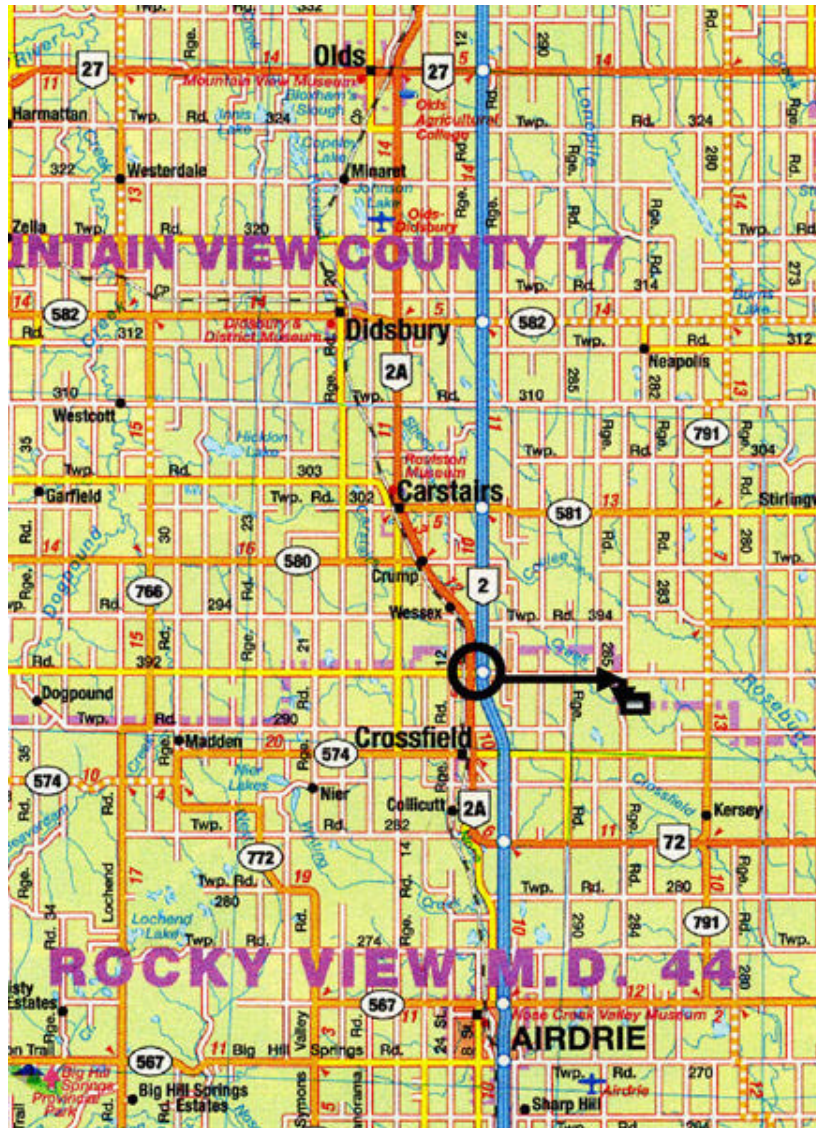

Directions to Bar 2J Quarter Horses (near Crossfield) – Arena for NTRC Shows

Take Acme/Crossfield exit off of Highway 2 for Township Road 292 (adjacent concrete elevators north of Crossfield). Go east 9km. Turn south on Range Road 284 for about 3 km.

Bar 2J Quarter Horses is on the left side of the road just after the coulee. If in doubt please call Edna Jackson at 946-0477.

Legend: Exit  Direction  Bar 2J Quarter Horses 